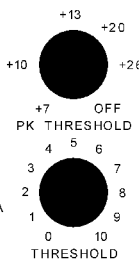

CRANE
SONG
LTD.

POWER
ON OFF

LEFT
IN OUT

RIGHT
IN OUT

STEREO LINK
ON OFF

MODE
KI HARA

STC-8
DISCRETE
CLASS A
COMPRESSOR
LIMITER

David Hill