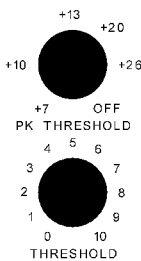

CRANE
SONG
LTD.

POWER
ON OFF

LEFT
IN OUT

RIGHT
IN OUT

STEREO LINK
ON OFF

MODE
KI HARA

STC-8
DISCRETE
CLASS A
COMPRESSOR
LIMITER

David Hill